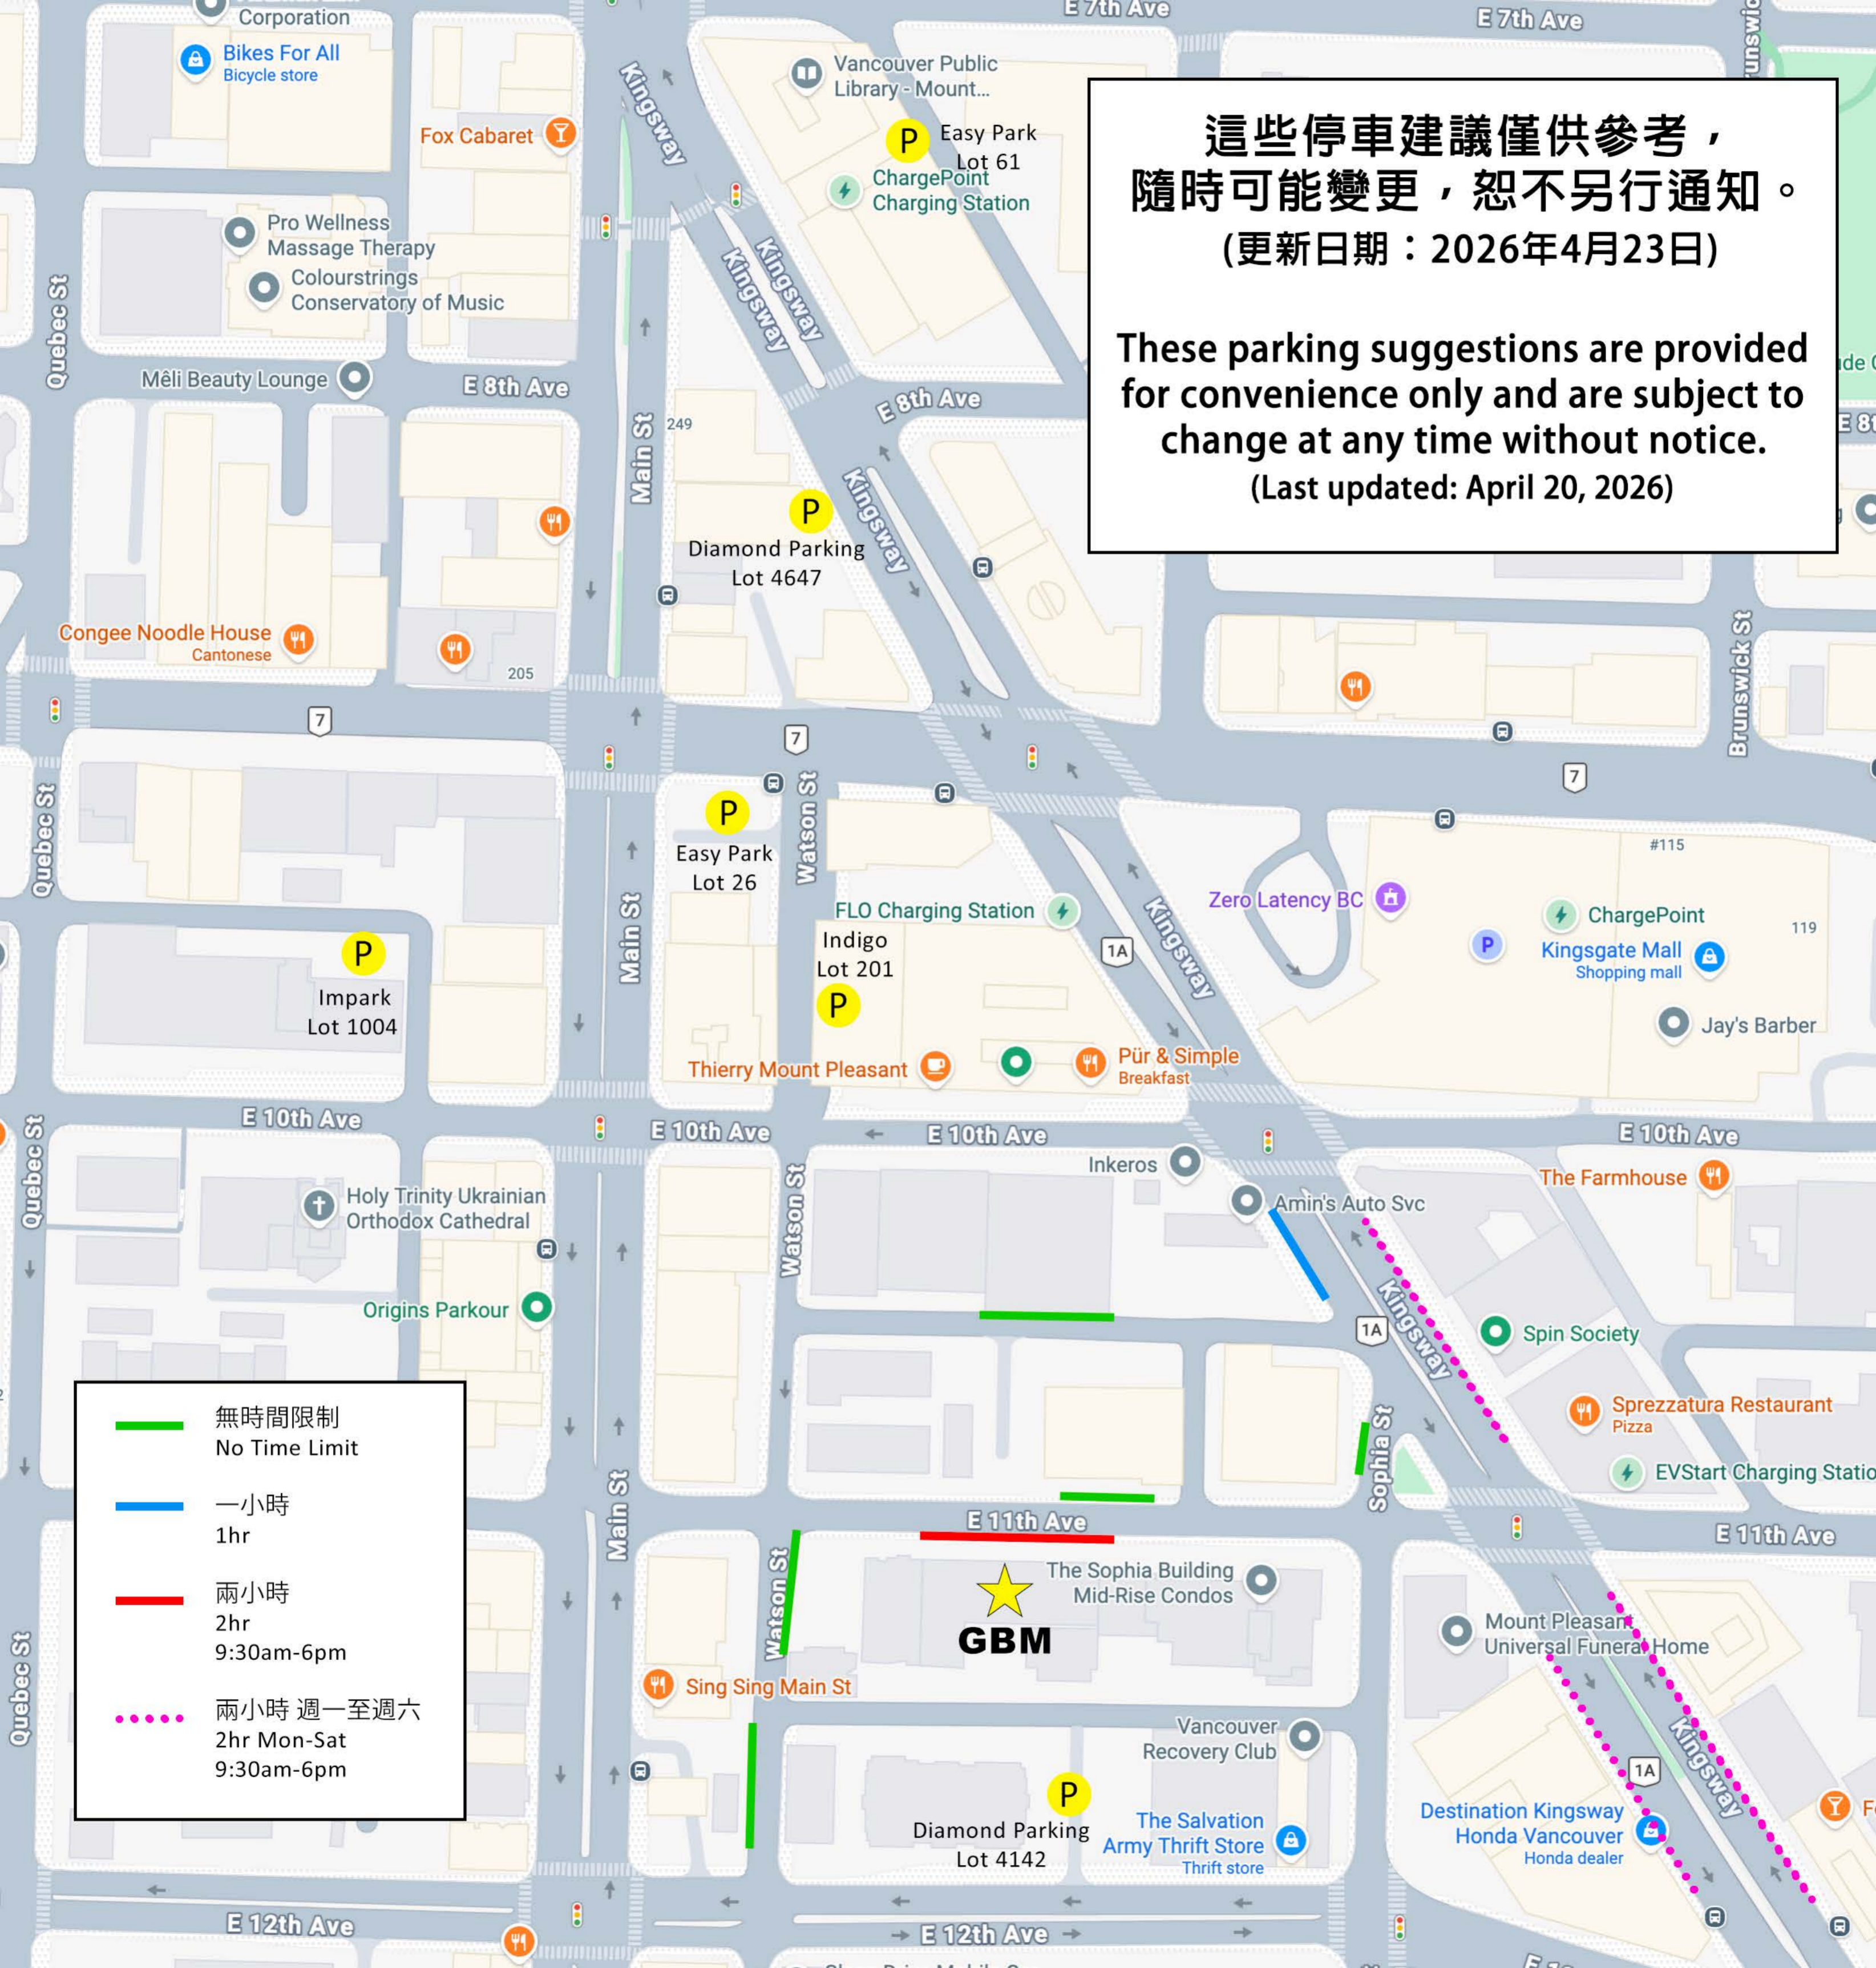

這些停車建議僅供參考，  
隨時可能變更，恕不另行通知。  
(更新日期：2026年4月23日)

These parking suggestions are provided  
for convenience only and are subject to  
change at any time without notice.  
(Last updated: April 20, 2026)

- 無時間限制  
No Time Limit
- 一小時  
1hr
- 兩小時  
2hr  
9:30am-6pm
- 兩小時 週一至週六  
2hr Mon-Sat  
9:30am-6pm

## 附近停車場 Nearby Parking Lots

**Diamond Parking Service / Location 4142 / Behind GBM, beside Salvation Army**

261 E 12th Avenue. Ground parking / 18 spaces

**Indigo / Lot 201 / By Thierry Chocolates**

285 East 10<sup>th</sup> Avenue. Underground garage, 122 spaces

Last updated: April 20, 2026

**Easy Park / Lot 26 / Corner of Main & Broadway**

2500 Main Street. Ground parking / 26 spaces

**Impark / Lot 1004 / Behind Service Canada**

125 E. 10<sup>th</sup> Avenue. Ground parking / 17 spaces

## Easy Park / Lot 61 / Behind Mount Pleasant Branch Library

1 Kingsway. Underground parking / 98 spaces

Last updated: April 20, 2026