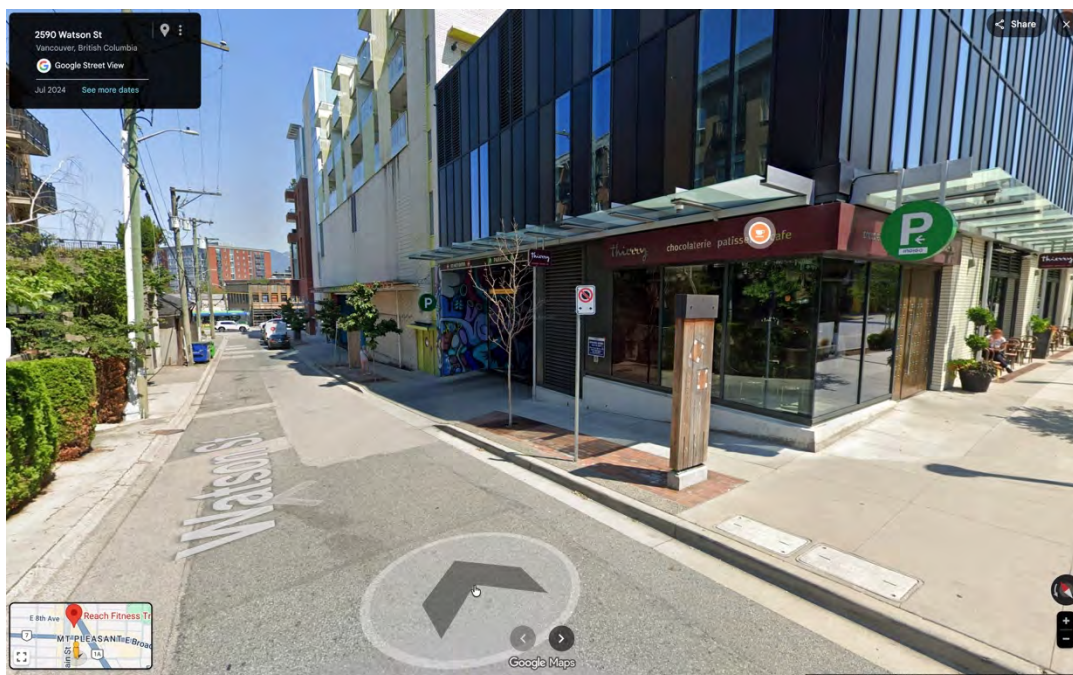

## 附近停車場 Nearby Parking Lots

**Diamond Parking Service / Location 4142 / Behind GBM, beside Salvation Army**

261 E 12th Avenue. Ground parking / 18 spaces

**Indigo / Lot 201 / By Thierry Chocolates**

285 East 10<sup>th</sup> Avenue. Underground garage, 122 spaces

Last updated: April 20, 2026

**Easy Park / Lot 26 / Corner of Main & Broadway**

2500 Main Street. Ground parking / 26 spaces

**Impark / Lot 1004 / Behind Service Canada**

125 E. 10<sup>th</sup> Avenue. Ground parking / 17 spaces

## Diamond Parking / Lot 4647

56 Kingsway

## Easy Park / Lot 61 / Behind Mount Pleasant Branch Library

1 Kingsway. Underground parking / 98 spaces

Last updated: April 20, 2026